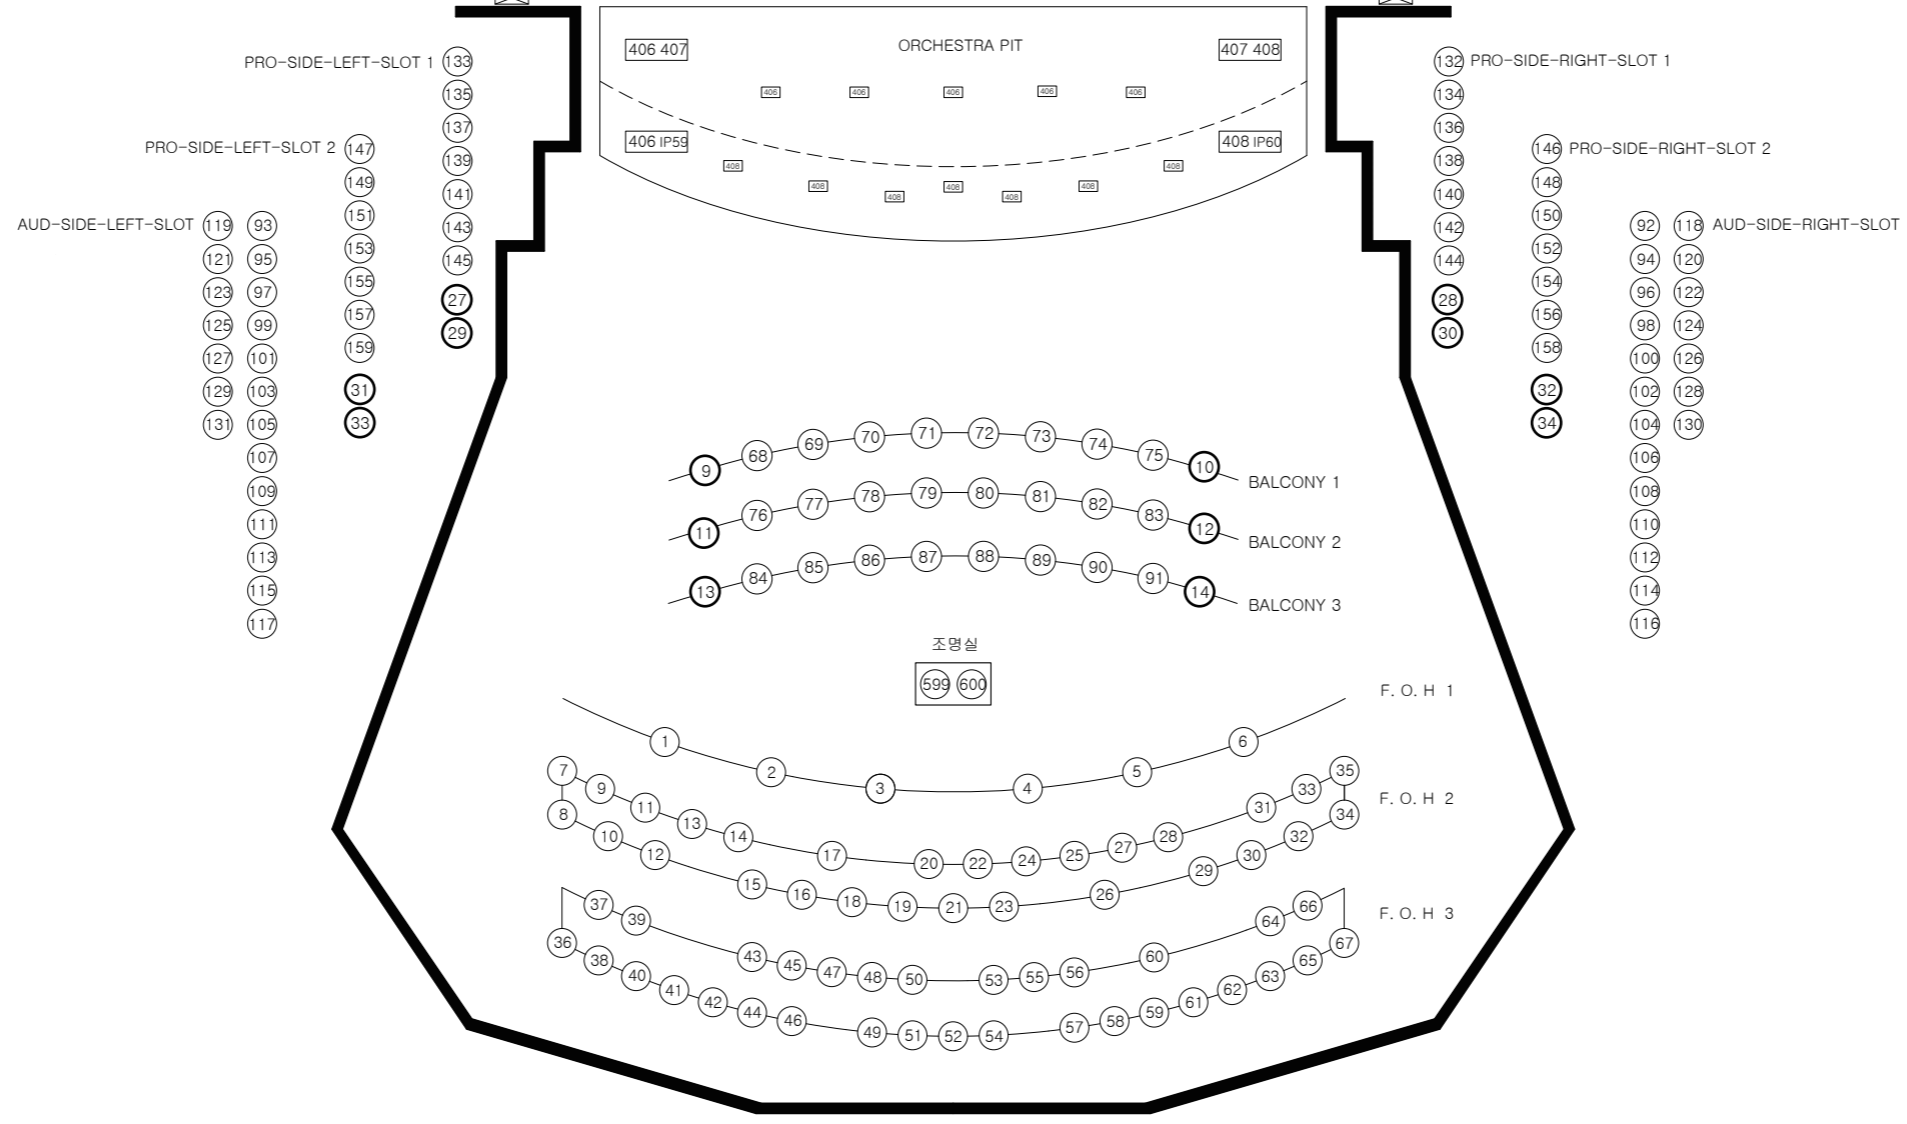

POSITION		DIMMERS	
REAR WALL POCKET		5Kw-8 Circuits	
REAR TURN-TABLE		2.5Kw-4 Circuits	
C. Y. C		10Kw-14 Circuits	
TOP 1		2.5Kw-14 Circuits	5Kw-16 Circuits
TOP 2		2.5Kw-14 Circuits	5Kw-16 Circuits
TOP 3		2.5Kw-14 Circuits	5Kw-16 Circuits
PROSCENIUM BRIGE	MIDDLE	2.5Kw-20 Circuits	
	LOW	2.5Kw-20 Circuits	
PANORAMA RIGHT OR LEFT		2.5Kw-36 Circuit X 2	
GALLERY RIGHT OR LEFT		2.5Kw-27 Circuit X 2 5Kw-35 Circuits X 2	
PROSCENIUM SIDE TOWER RIGHT OR LEFT		2.5Kw-10 Circuit X 2 5Kw-5 Circuits X 2	
FLOOR & ORCHESTRA PIT POCKET		2.5Kw-75 Circuits	
STAGE WALL POCKET		2.5Kw-72 Circuits	5Kw-24 Circuits
PROSCENIUM SIDE SLOT RIGHT OR LEFT	1 F	2.5Kw-7 Circuits X 2	
	2 F	2.5Kw-7 Circuits X 2	
AUDITORIUM SIDE SLOT RIGHT OR LEFT		2.5Kw-20 Circuit X 2	
BALCONY	1 F	2.5Kw-8 Circuits	
	2 F	2.5Kw-8 Circuits	
	3 F	2.5Kw-8 Circuits	
F. O. H	1	2.5Kw-6 Circuits	
	2	2.5Kw-29 Circuits	
	3	2.5Kw-32 Circuits	
CIRCUIT SYMBOL	106 2.5Kw	429 431 2.5Kw	668 5 Kw 747 10 Kw 9 IP

**SEOUL ARTS CENTER / OPERA HOUSE**  
700, SEOCHO-DONG, SEOCHO-KU, SEOUL, KOREA

**OPERA THEATER LIGHTING CIRCUIT OUTLET PLAN**

도면명 PLATE TITLE	제도일 DATE
제도자 DRAWN BY	척도 SCALE

HOUSE LIGHT

764 객석 1층 앞면	775
765 객석 1층 뒤면	782 객석 4층
766 복도 1.2층	783 복도 계단 1.2층
770 복도 계단 3.4층	784 상대리아 A
771 객석 2층	787
772	788 상대리아 B
776 객석 3층	789 테두리 1
777 복도 3.4층	790 테두리 2

SEOUL ARTS CENTER / OPERA HOUSE  
700, SEOCHO-DONG, SEOCHO-KU, SEOUL, KOREA  
OPERA THEATER LIGHTING CIRCUIT OUTLET PLAN

도면명 PLATE TITLE	제도일 DATE
제도자 DRAWN BY	척도 SCALE