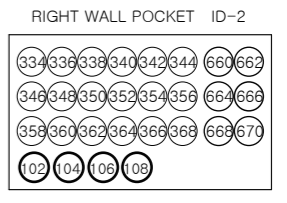

POSITION		DIMMERS	
REAR WALL POCKET		5Kw-8 Circuits	
REAR TURN-TABLE		2.5Kw-4 Circuits	
C. Y. C		10Kw-14 Circuits	
TOP 1		2.5Kw-14 Circuits	5Kw-16 Circuits
TOP 2		2.5Kw-14 Circuits	5Kw-16 Circuits
TOP 3		2.5Kw-14 Circuits	5Kw-16 Circuits
PROSCENIUM BRIGE	MIDDLE	2.5Kw-20 Circuits	
	LOW	2.5Kw-20 Circuits	
PANORAMA RIGHT OR LEFT		2.5Kw-36 Circuit X 2	
GALLERY RIGHT OR LEFT		2.5Kw-27 Circuit X 2 5Kw-35 Circuits X 2	
PROSCENIUM SIDE TOWER RIGHT OR LEFT		2.5Kw-10 Circuit X 2 5Kw-5 Circuits X 2	
FLOOR & ORCHESTRA PIT POCKET		2.5Kw-75 Circuits	
STAGE WALL POCKET		2.5Kw-72 Circuits	5Kw-24 Circuits
PROSCENIUM SIDE SLOT RIGHT OR LEFT	1 F	2.5Kw-7 Circuits X 2	
	2 F	2.5Kw-7 Circuits X 2	
AUDITORIUM SIDE SLOT RIGHT OR LEFT		2.5Kw-20 Circuit X 2	
BALCONY	1 F	2.5Kw-8 Circuits	
	2 F	2.5Kw-8 Circuits	
	3 F	2.5Kw-8 Circuits	
F. O. H	1	2.5Kw-6 Circuits	
	2	2.5Kw-29 Circuits	
	3	2.5Kw-32 Circuits	
CIRCUIT SYMBOL	106 2.5Kw	429 431 2.5Kw	668 5 Kw 747 10 Kw 9 IP

**SEOUL ARTS CENTER / OPERA HOUSE**  
700, SEOCHO-DONG, SEOCHO-KU, SEOUL, KOREA

**OPERA THEATER LIGHTING CIRCUIT OUTLET PLAN**

도면명 PLATE TITLE	제도일 DATE
제도자 DRAWN BY	척도 SCALE

HOUSE LIGHT

764 객석 1층 앞면	775
765 객석 1층 뒤면	782 객석 4층
766 복도 1.2층	783 복도 계단 1.2층
770 복도 계단 3.4층	784 상대리아 A
771 객석 2층	787
772	788 상대리아 B
776 객석 3층	789 테두리 1
777 복도 3.4층	790 테두리 2