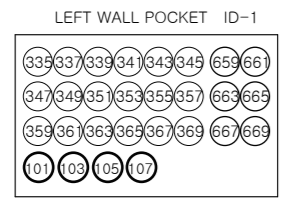

POSITION		DIMMERS	
REAR WALL POCKET		5Kw-8 Circuits	
REAR TURN-TABLE		2.5Kw-4 Circuits	
C. Y. C		10Kw-14 Circuits	
TOP 1		2.5Kw-14 Circuits	5Kw-16 Circuits
TOP 2		2.5Kw-14 Circuits	5Kw-16 Circuits
TOP 3		2.5Kw-14 Circuits	5Kw-16 Circuits
PROSCENIUM BRIGE	MIDDLE	2.5Kw-20 Circuits	
	LOW	2.5Kw-20 Circuits	
PANORAMA RIGHT OR LEFT		2.5Kw-36 Circuit X 2	
GALLERY RIGHT OR LEFT		2.5Kw-27 Circuit X 2 5Kw-35 Circuits X 2	
PROSCENIUM SIDE TOWER RIGHT OR LEFT		2.5Kw-10 Circuit X 2 5Kw-5 Circuits X 2	
FLOOR & ORCHESTRA PIT POCKET		2.5Kw-75 Circuits	
STAGE WALL POCKET		2.5Kw-72 Circuits	5Kw-24 Circuits
PROSCENIUM SIDE SLOT RIGHT OR LEFT	1 F	2.5Kw-7 Circuits X 2	
	2 F	2.5Kw-7 Circuits X 2	
AUDITORIUM SIDE SLOT RIGHT OR LEFT		2.5Kw-20 Circuit X 2	
BALCONY	1 F	2.5Kw-8 Circuits	
	2 F	2.5Kw-8 Circuits	
	3 F	2.5Kw-8 Circuits	
F. O. H	1	2.5Kw-6 Circuits	
	2	2.5Kw-29 Circuits	
	3	2.5Kw-32 Circuits	
CIRCUIT SYMBOL	106 2.5Kw	429 431 2.5Kw	668 5 Kw 747 10 Kw 9 IP

**SEOUL ARTS CENTER / OPERA HOUSE**  
700, SEOCHO-DONG, SEOCHO-KU, SEOUL, KOREA

**OPERA THEATER LIGHTING CIRCUIT OUTLET PLAN**

도면명 PLATE TITLE	제도일 DATE
제도자 DRAWN BY	척도 SCALE

HOUSE LIGHT

764 객석 1층 앞면	775
765 객석 1층 뒤면	782 객석 4층
766 복도 1.2층	783 복도 계단 1.2층
770 복도 계단 3.4층	784 상대리아 A
771 객석 2층	787
772	788 상대리아 B
776 객석 3층	789 테두리 1
777 복도 3.4층	790 테두리 2