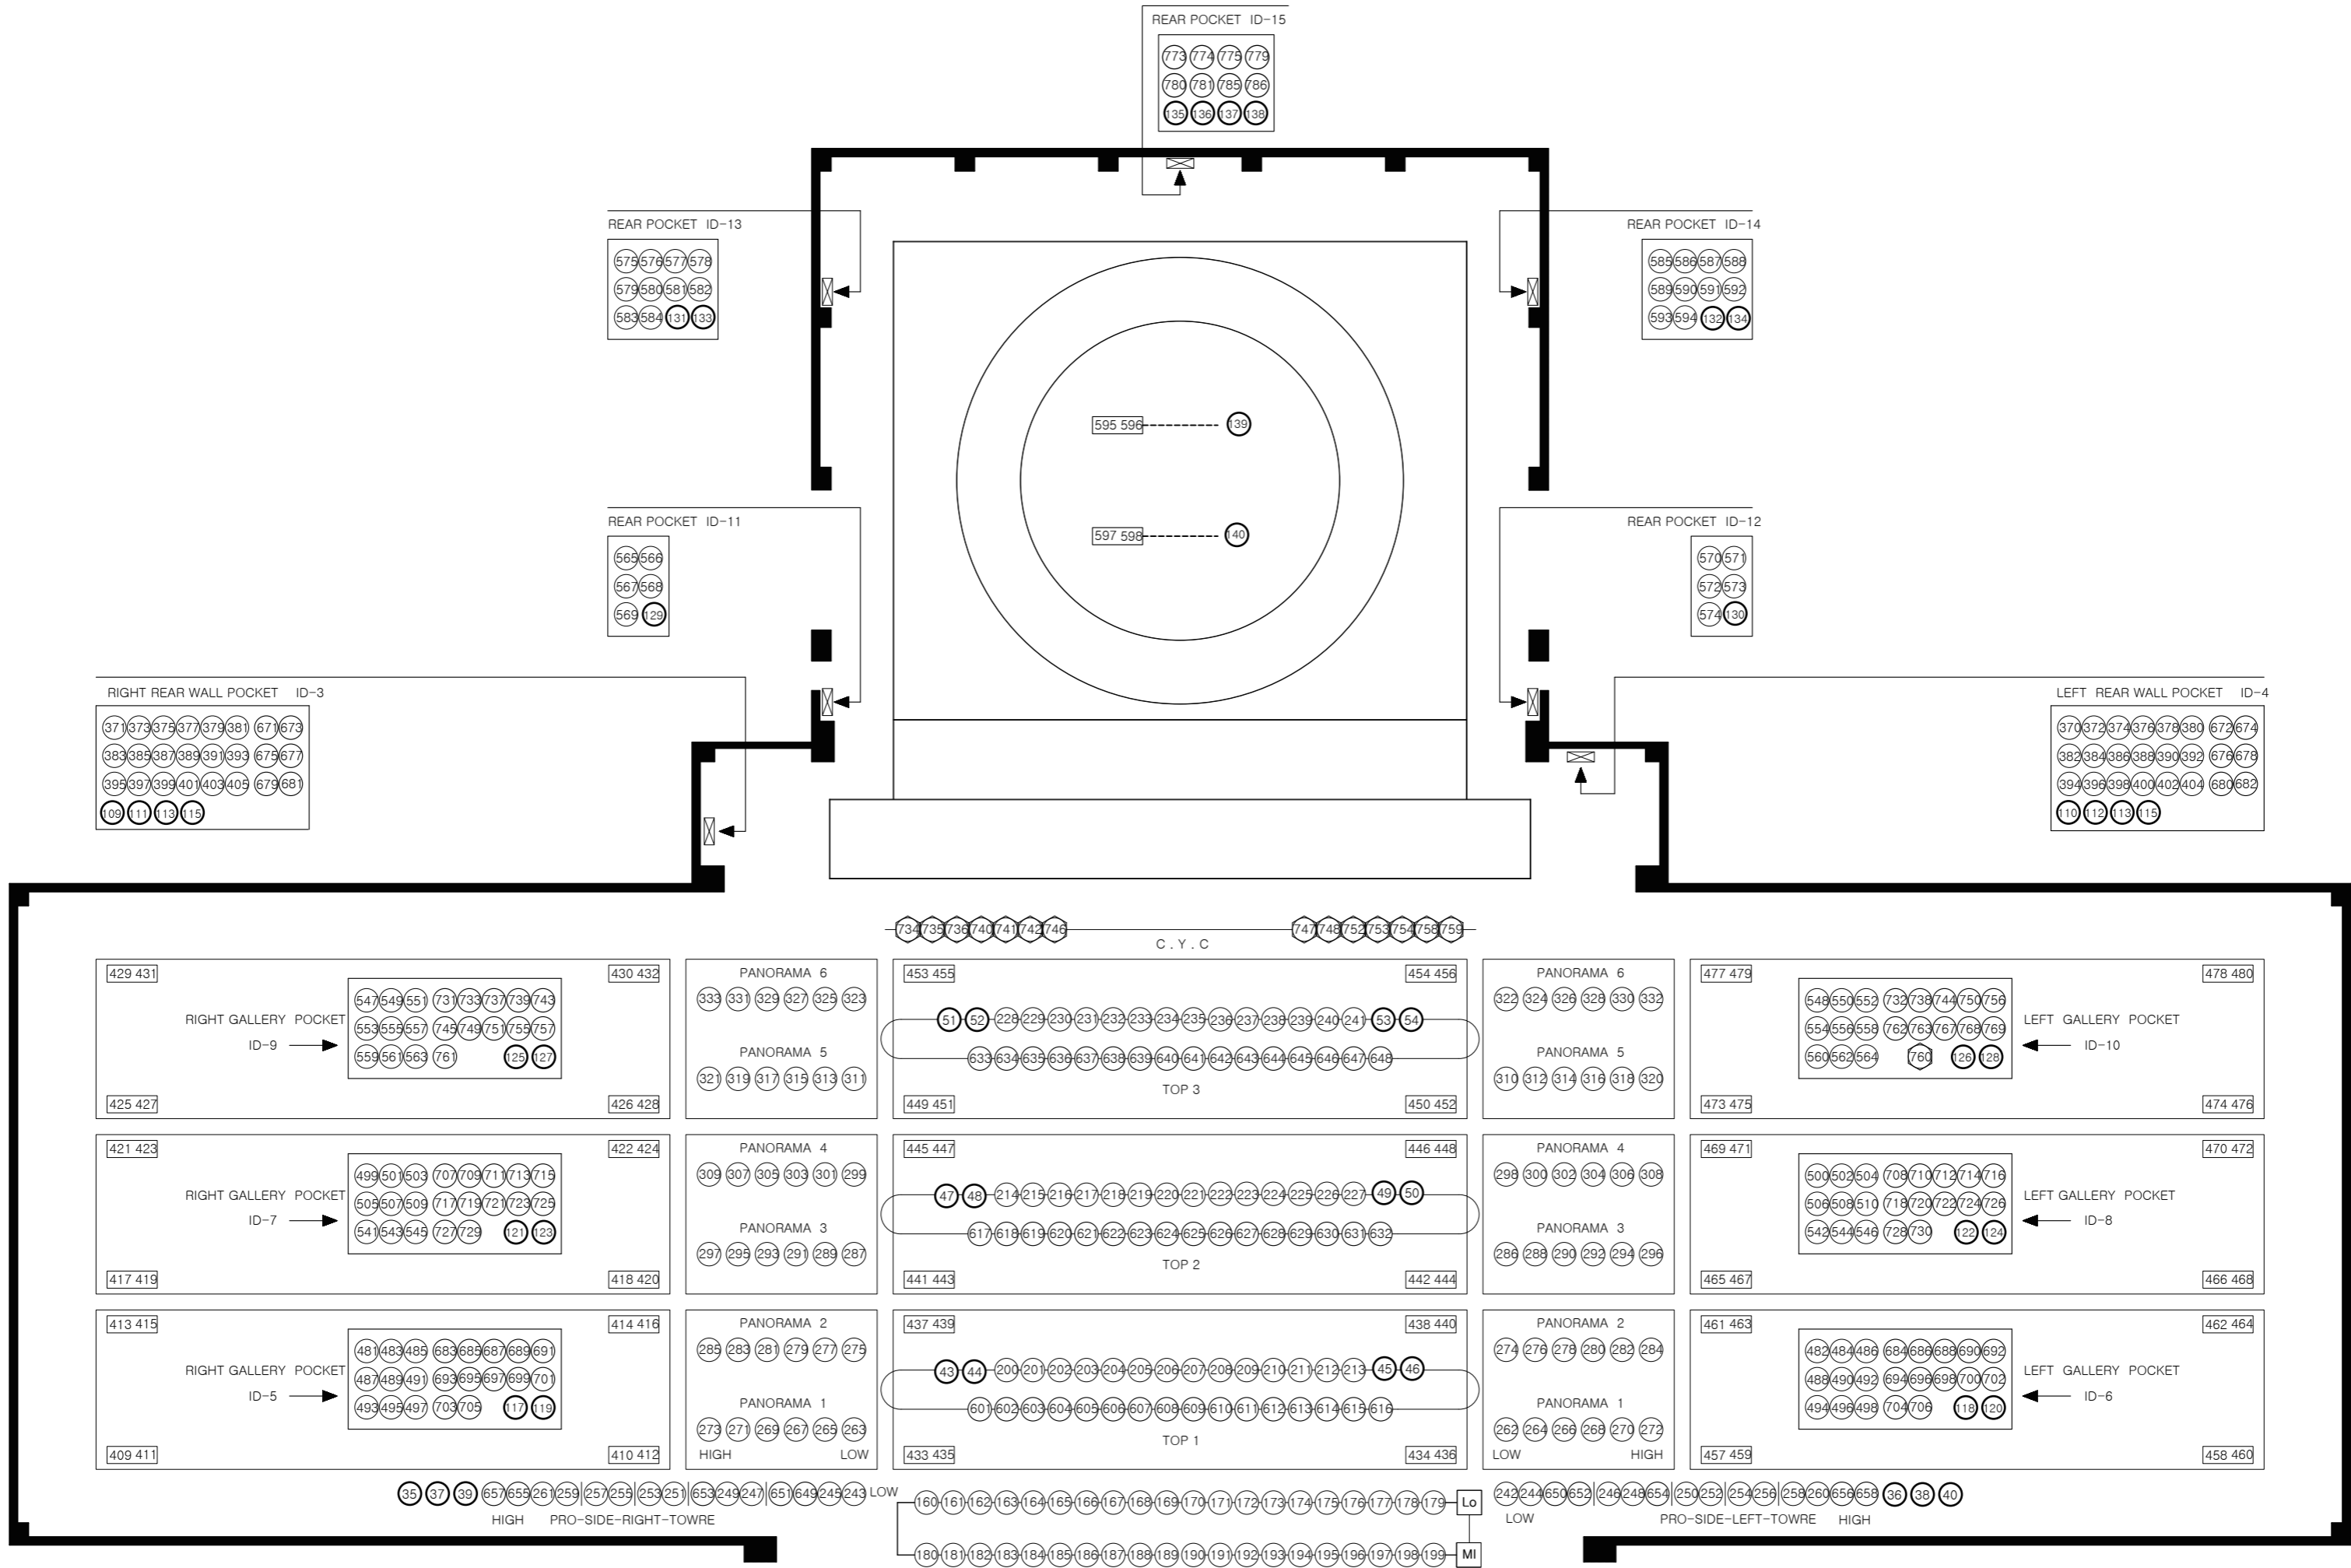

POSITION		DIMMERS	
REAR WALL POCKET		5Kw-8 Circuits	
REAR TURN-TABLE		2.5Kw-4 Circuits	
C. Y. C		10Kw-14 Circuits	
TOP 1		2.5Kw-14 Circuits	5Kw-16 Circuits
TOP 2		2.5Kw-14 Circuits	5Kw-16 Circuits
TOP 3		2.5Kw-14 Circuits	5Kw-16 Circuits
PROSCENIUM BRIGE	MIDDLE	2.5Kw-20 Circuits	
	LOW	2.5Kw-20 Circuits	
PANORAMA RIGHT OR LEFT		2.5Kw-36 Circuit X 2	
GALLERY RIGHT OR LEFT		2.5Kw-27 Circuit X 2 5Kw-35 Circuits X 2	
PROSCENIUM SIDE TOWER RIGHT OR LEFT		2.5Kw-10 Circuit X 2 5Kw-5 Circuits X 2	
FLOOR & ORCHESTRA PIT POCKET		2.5Kw-75 Circuits	
STAGE WALL POCKET		2.5Kw-72 Circuits	5Kw-24 Circuits
PROSCENIUM SIDE SLOT RIGHT OR LEFT	1 F	2.5Kw-7 Circuits X 2	
	2 F	2.5Kw-7 Circuits X 2	
AUDITORIUM SIDE SLOT RIGHT OR LEFT		2.5Kw-20 Circuit X 2	
BALCONY	1 F	2.5Kw-8 Circuits	
	2 F	2.5Kw-8 Circuits	
	3 F	2.5Kw-8 Circuits	
F. O. H	1	2.5Kw-6 Circuits	
	2	2.5Kw-29 Circuits	
	3	2.5Kw-32 Circuits	
CIRCUIT SYMBOL	106 2.5Kw	429 431 2.5Kw	668 5 Kw 747 10 Kw 9 IP

**SEOUL ARTS CENTER / OPERA HOUSE**  
700, SEOCHO-DONG, SEOCHO-KU, SEOUL, KOREA

**OPERA THEATER LIGHTING CIRCUIT OUTLET PLAN**

도면명 PLATE TITLE	제도일 DATE
제도자 DRAWN BY	척도 SCALE

HOUSE LIGHT

764 객석 1층 앞면	775
765 객석 1층 뒤면	782 객석 4층
766 복도 1.2층	783 복도 계단 1.2층
770 복도 계단 3.4층	784 상대리아 A
771 객석 2층	787
772	788 상대리아 B
776 객석 3층	789 테두리 1
777 복도 3.4층	790 테두리 2

SEOUL ARTS CENTER / OPERA HOUSE  
700, SEOCHO-DONG, SEOCHO-KU, SEOUL, KOREA  
OPERA THEATER LIGHTING CIRCUIT OUTLET PLAN

도면명 PLATE TITLE	제도일 DATE
제도자 DRAWN BY	척도 SCALE